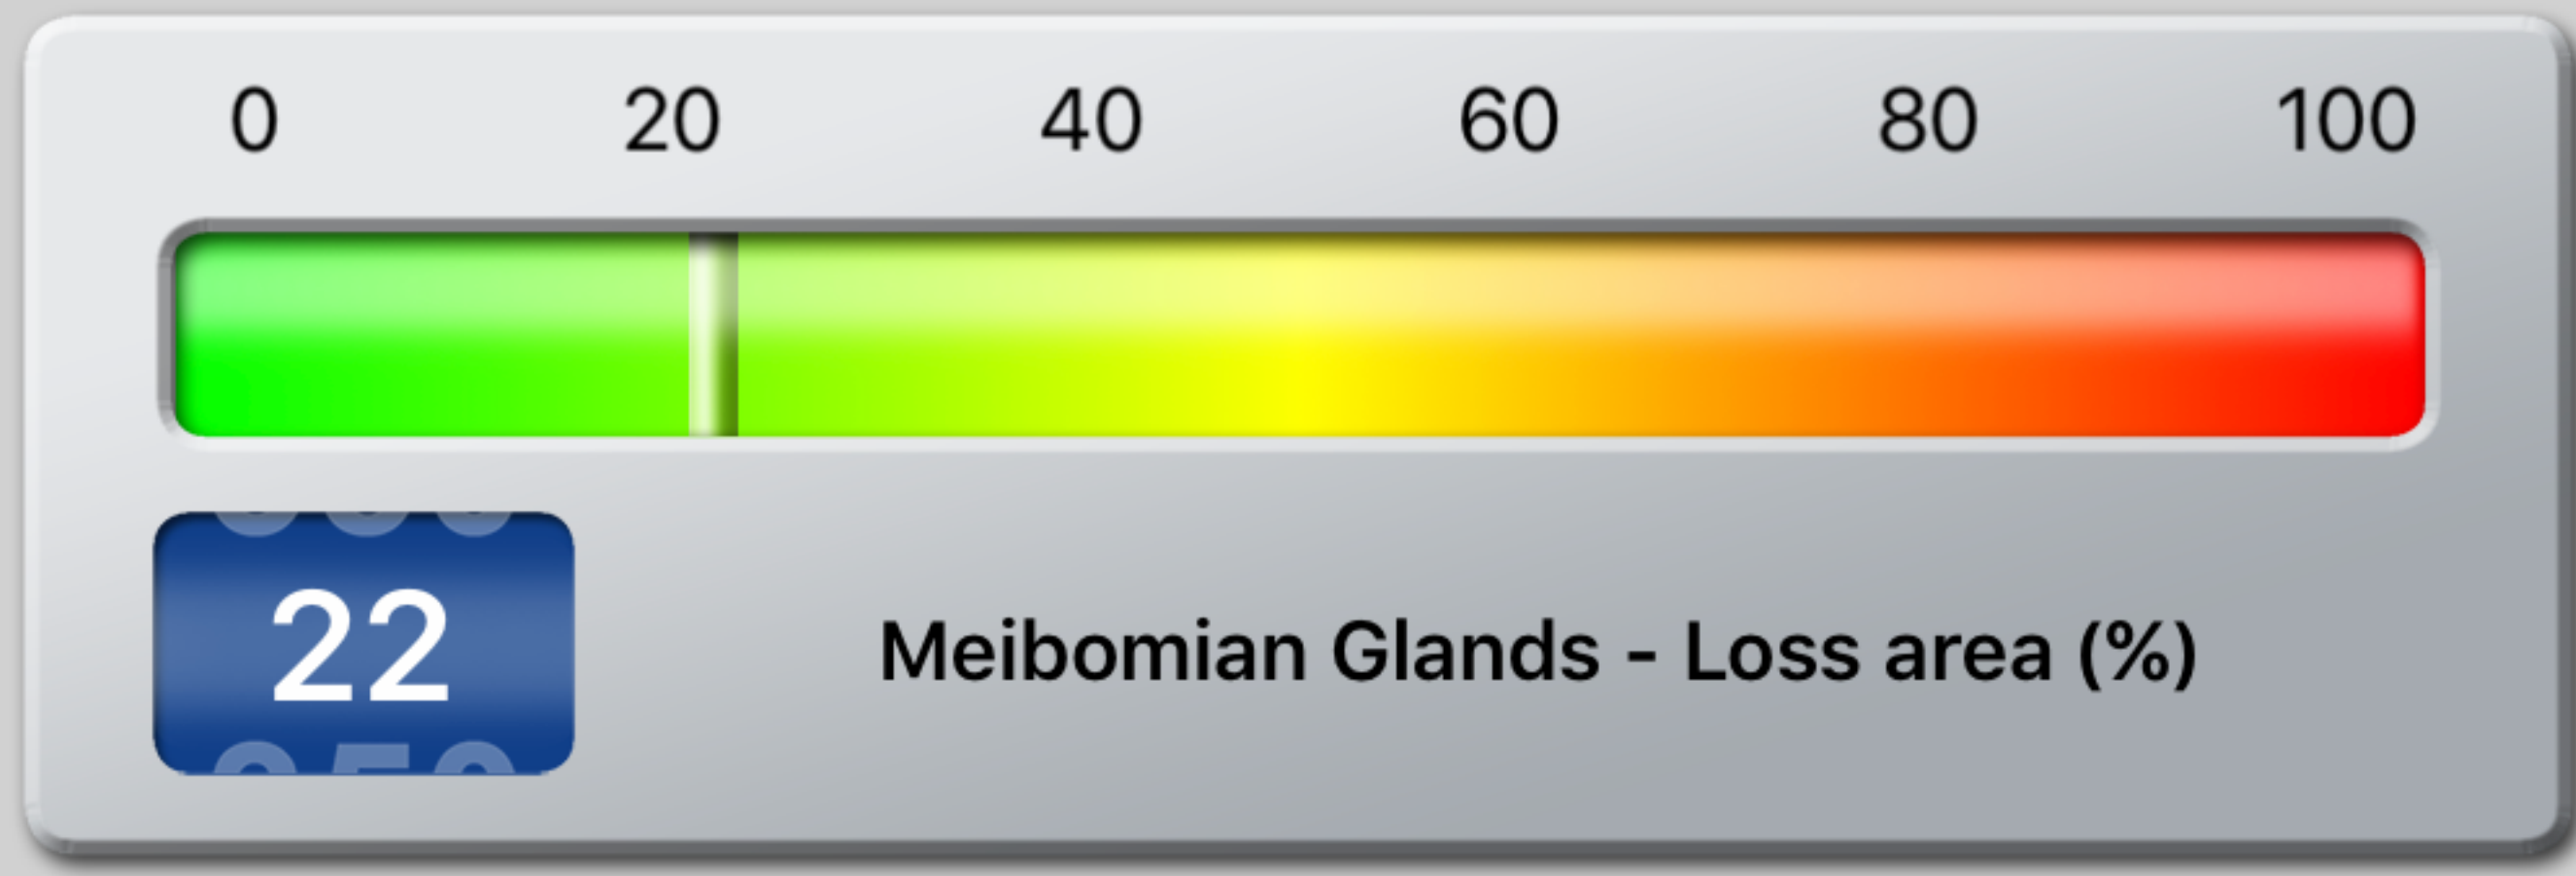

Patients Exams New Exam

APPLE E ORANGE Ervin
 Sex: M - Age: 39
 Tel: 0117791800

Search, Add, Edit, PDF, Delete icons

Search, Filter, List icons

Description: Meibomian Glands

- O.S. 05/11/2016 EAC18A62-F610-46B3-98ED-F1...
- O.S. Meibomian Glands 03:55 05/11/2016 image 14672204500.ipq
- O.D. Meibomian Glands 02:52 05/11/2016 102747CC-0142-4B36-B31B-0C...
- O.D. Meibomian Glands 08:55 04/11/2016 7AA1888D-7414-49F3-83BB-5A...
- O.D. Meibomian Glands 08:53 04/11/2016 34E17346-A9E7-44F0-B109-A2...
- O.D. Meibomian Glands 08:53 04/11/2016 image 14672099740.ipq

Note
 Meibomian Glands - Loss area: 22%
 (Name: 102747CC-0142-4B36-B31B-0C68BEE86B20.png)

Slit Lamp 03:43 04/11/2016