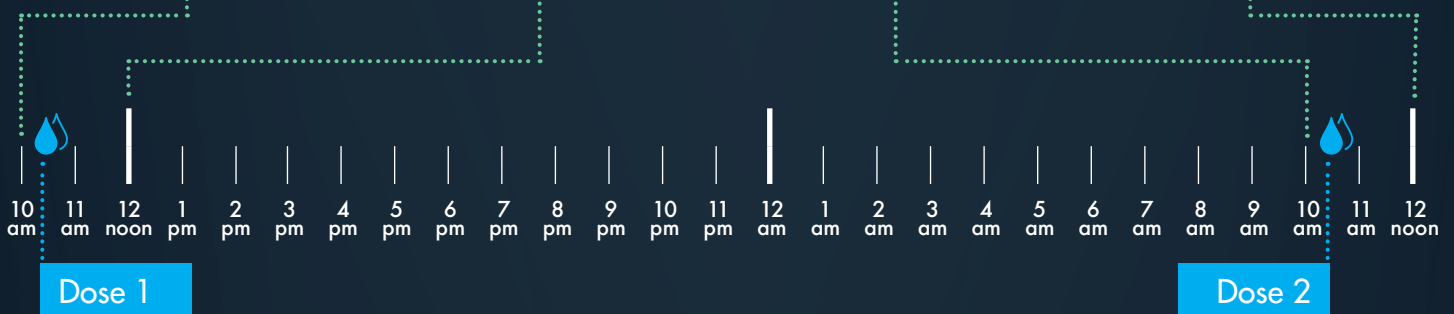

Clear improvement after just 2 doses

[Click here to see our full case study](#)

Head office

Unit 1, Bridge Industrial Estate, Off Park Mill Way, Clayton West, Huddersfield, HD8 9XJ

e sales@the-body-doctor.com

t +44 (0) 1484 868816

w www.the-body-doctor.com

Yorkshire Fastest 50 company 2022

Distributed by