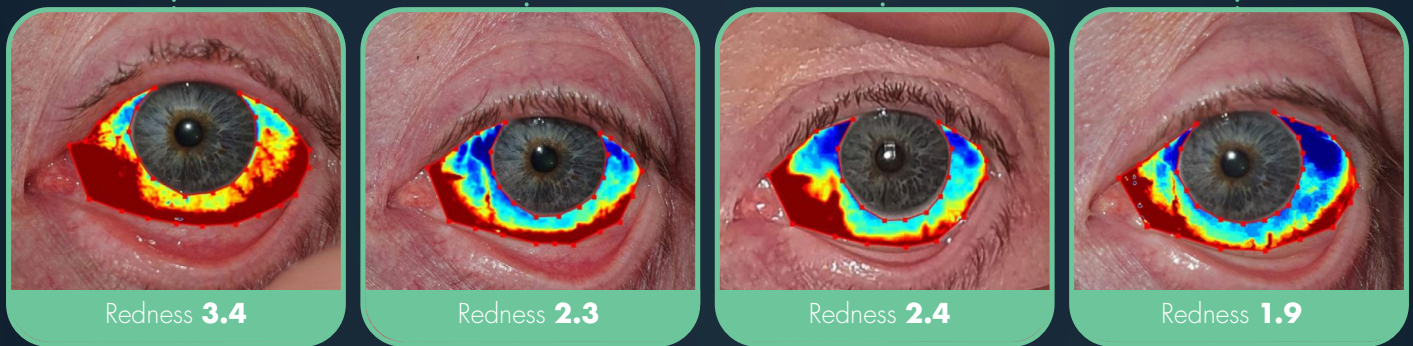

Clear improvement after just 2 doses

[Click here to see our full case study](#)

Head office

Unit 1, Bridge Industrial Estate, Off Park Mill Way, Clayton West, Huddersfield, HD8 9XJ

e sales@the-body-doctor.com

t +44 (0) 1484 868816

w www.the-body-doctor.com

Yorkshire Fastest 50 company 2022

Distributed by