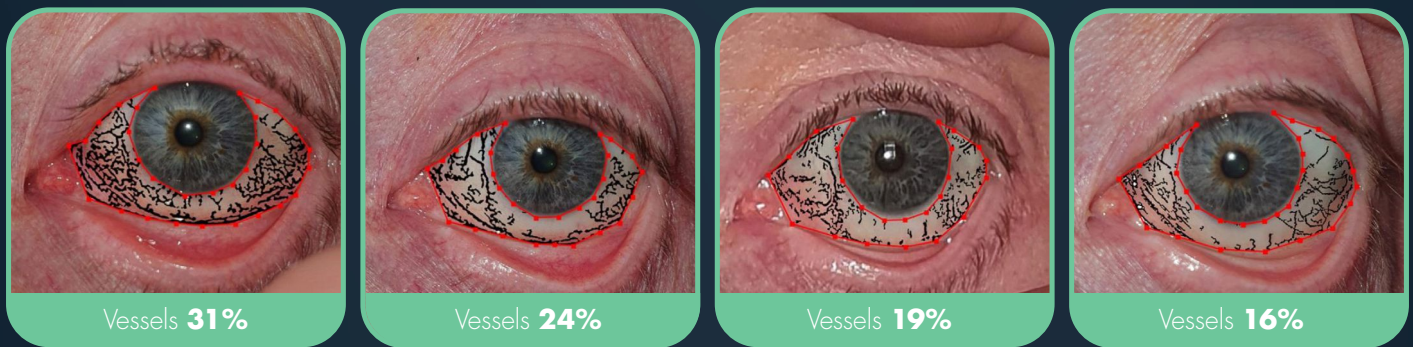

The proof is clear to see.

The unique triple action formula is our most advanced **all-in-one treatment**. Targeting all 3 layers of the tear film for a **long-lasting solution**.

Hyperaemia reduces as the homeostasis of the tear film is better maintained

The inflammatory response reduces as the ocular surface is repaired

Continuing improvement as the cells recover from inflammatory damage